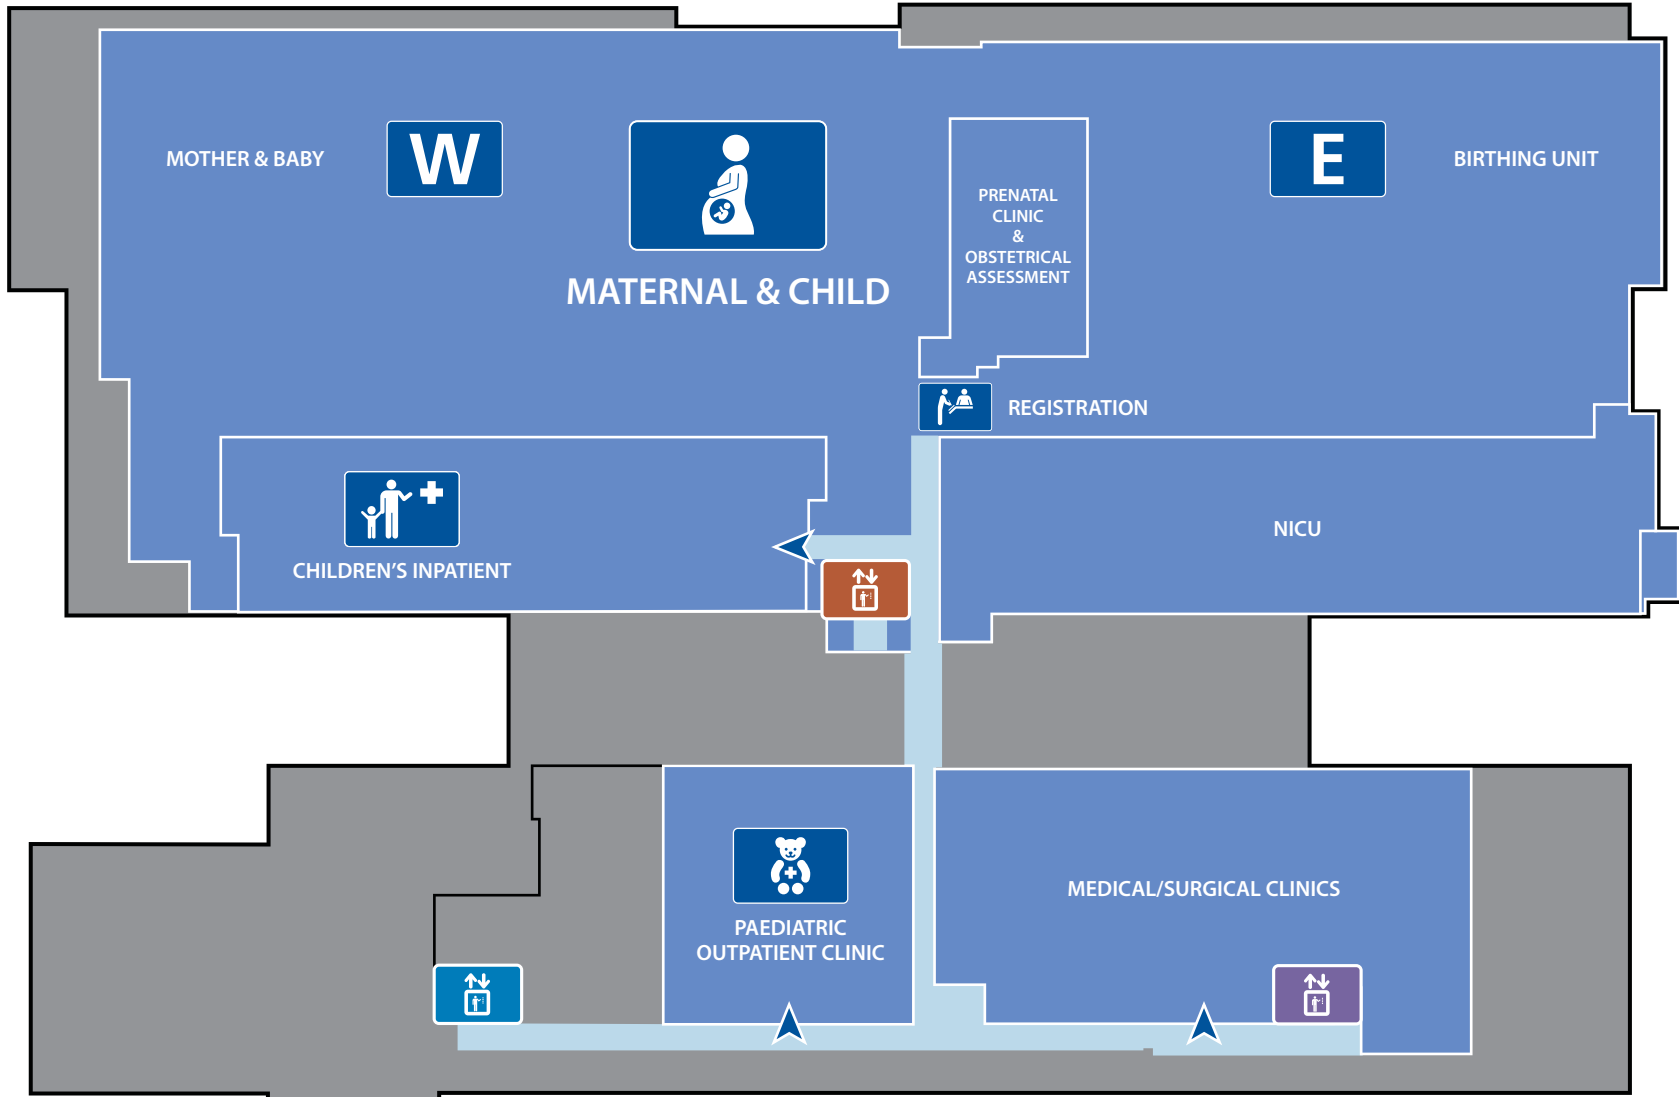

HUMBER RIVER HOSPITAL IS 100 PER CENT SMOKE FREE.
Smoking is not allowed anywhere on Humber River property, including parking lots, entrances and exits.

LEGEND

- | | | | | | | | | | | | | | | | | | | | | |
|--|---------------------------|--|---------------------------|--|-------------------|--|--------------------|--|--------------|--|-----------------|--|-----------------------|-----------------|-------------------|--------|-----------|--------------------------|-------|-----------|
| | CENTRAL ELEVATORS | | WEST OUTPATIENT ELEVATORS | | NORTH ENTRANCE | | SOUTH ENTRANCE | | WEST PARKADE | | BICYCLE PARKING | | WHEELCHAIR ACCESSIBLE | | BEVERAGES/ SNACKS | | WASHROOMS | | PHONE | |
| | EAST OUTPATIENT ELEVATORS | | INFORMATION | | DIALYSIS ENTRANCE | | EMERGENCY ENTRANCE | | EAST PARKADE | | | | | PORTALS OF CARE | | STAIRS | | AUTOMATED TELLER MACHINE | | GIFT SHOP |

LEGEND

-  CENTRAL ELEVATORS
-  WEST OUTPATIENT ELEVATORS
-  EAST OUTPATIENT ELEVATORS
-  FOOD COURT
-  WASHROOMS
-  ATM AUTOMATED TELLER MACHINE
-  NON-PUBLIC AREA

LEGEND

- CENTRAL ELEVATORS
- WEST OUTPATIENT ELEVATORS
- EAST OUTPATIENT ELEVATORS
- ENTRANCE
- INFORMATION
- BEVERAGES/SNACKS
- WASHROOMS
- PHONE
- ATM
- AUTOMATED TELLER MACHINE
- GIFT SHOP
- SPIRITUAL CENTRE
- NON-PUBLIC AREA

LEGEND

-  CENTRAL ELEVATORS
-  WEST OUTPATIENT ELEVATORS
-  EAST OUTPATIENT ELEVATORS
-  CLINIC ENTRANCE
-  WOMENS WASHROOM
-  MENS WASHROOM
-  WASHROOMS
-  NON-PUBLIC AREA

LEGEND

-  CENTRAL ELEVATORS
-  WEST OUTPATIENT ELEVATORS
-  EAST OUTPATIENT ELEVATORS
-  ENTRANCE
-  WOMENS WASHROOM
-  MENS WASHROOM
-  MRM MEETING ROOM
-  NON-PUBLIC AREA

LEGEND

- CENTRAL ELEVATORS
- WEST OUTPATIENT ELEVATORS
- EAST OUTPATIENT ELEVATORS
- ENTRANCE
- WEST
- EAST
- NON-PUBLIC AREA

LEGEND

-  CENTRAL ELEVATORS
-  WEST OUTPATIENT ELEVATORS
-  EAST OUTPATIENT ELEVATORS
-  ENTRANCE
-  **5W** 5TH FLOOR - WEST
-  **5E** 5TH FLOOR - EAST
-  NON-PUBLIC AREA