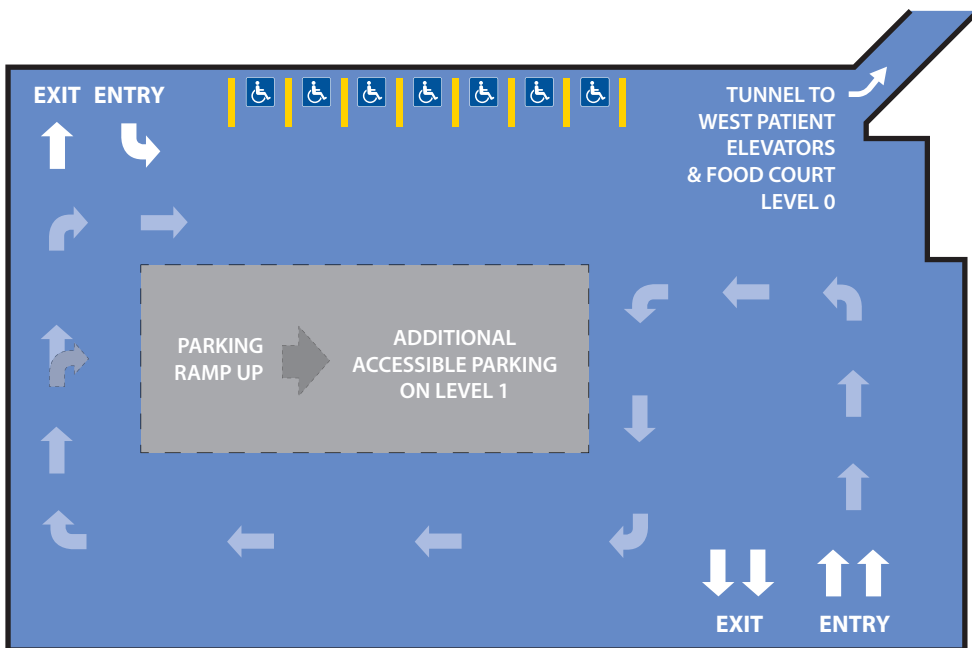

LEGEND

-  CENTRAL ELEVATORS
-  WEST OUTPATIENT ELEVATORS
-  EAST OUTPATIENT ELEVATORS
-  FOOD COURT
-  WASHROOMS
-  ATM AUTOMATED TELLER MACHINE
-  NON-PUBLIC AREA

LEGEND

- CENTRAL ELEVATORS
- WEST OUTPATIENT ELEVATORS
- EAST OUTPATIENT ELEVATORS
- ENTRANCE
- INFORMATION
- BEVERAGES/SNACKS
- WASHROOMS
- PHONE
- ATM
- AUTOMATED TELLER MACHINE
- GIFT SHOP
- SPIRITUAL CENTRE
- NON-PUBLIC AREA

14E

14TH FLOOR - EAST

NON-PUBLIC
AREA

Welcome to the West Parkade

Accessible Parking Locations Levels 0 & 1

Level 0

Level 1

Welcome to the East Parkade

Accessible Parking Locations Level 1

Level 1