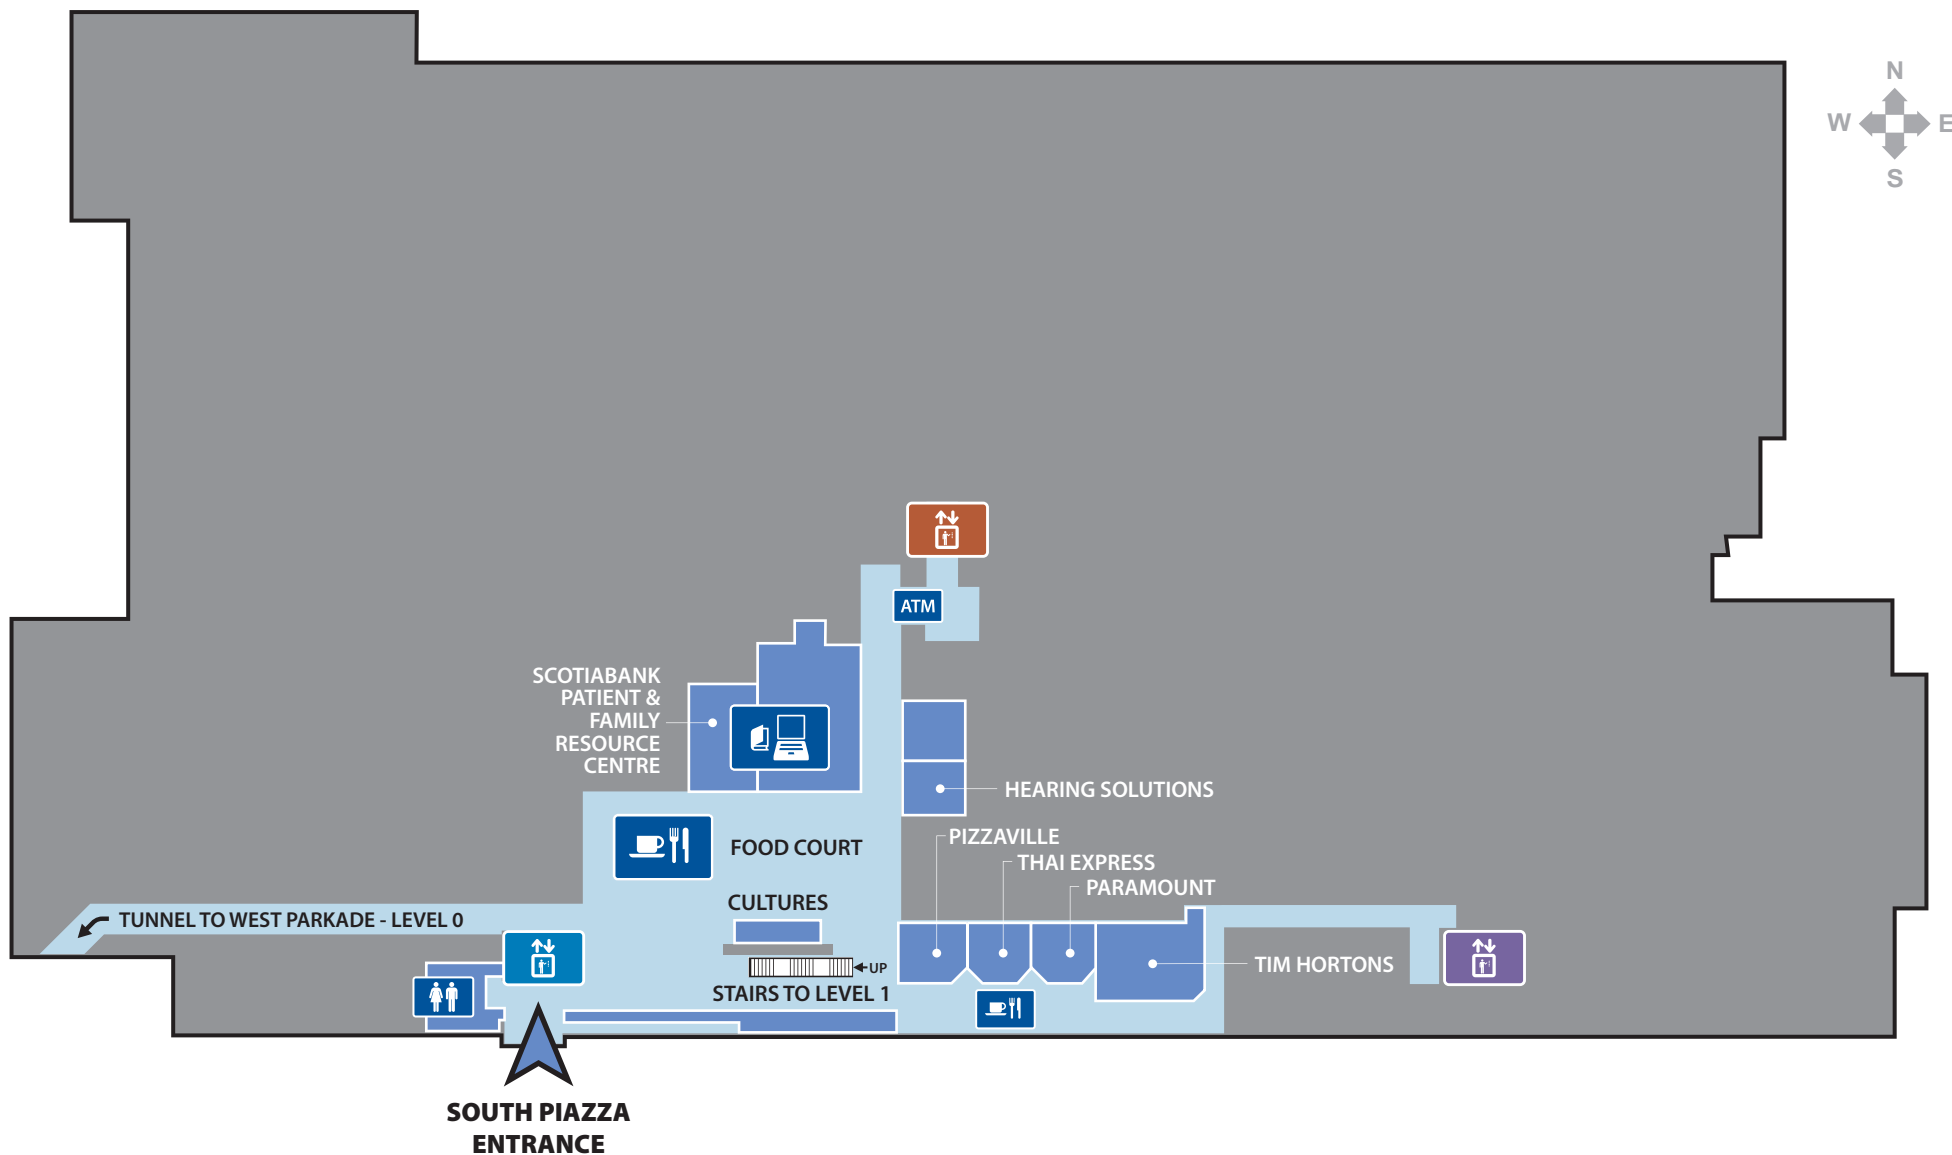

HUMBER RIVER HOSPITAL IS 100 PER CENT SMOKE FREE.
Smoking is not allowed anywhere on Humber River property, including parking lots, entrances and exits.

LEGEND

- | | | | | | | | | | | | | | | | | | | | | |
|--|---------------------------|--|---------------------------|--|-------------------|--|--------------------|--|--------------|--|-----------------|--|-----------------------|-----------------|-------------------|--------|-----------|--------------------------|-------|-----------|
| | CENTRAL ELEVATORS | | WEST OUTPATIENT ELEVATORS | | NORTH ENTRANCE | | SOUTH ENTRANCE | | WEST PARKADE | | BICYCLE PARKING | | WHEELCHAIR ACCESSIBLE | | BEVERAGES/ SNACKS | | WASHROOMS | | PHONE | |
| | EAST OUTPATIENT ELEVATORS | | INFORMATION | | DIALYSIS ENTRANCE | | EMERGENCY ENTRANCE | | EAST PARKADE | | | | | PORTALS OF CARE | | STAIRS | | AUTOMATED TELLER MACHINE | | GIFT SHOP |

LEGEND

-  CENTRAL ELEVATORS
-  WEST OUTPATIENT ELEVATORS
-  EAST OUTPATIENT ELEVATORS
-  FOOD COURT
-  WASHROOMS
-  ATM AUTOMATED TELLER MACHINE
-  NON-PUBLIC AREA

LEGEND

- CENTRAL ELEVATORS
- WEST OUTPATIENT ELEVATORS
- EAST OUTPATIENT ELEVATORS
- ENTRANCE
- INFORMATION
- BEVERAGES/SNACKS
- WASHROOMS
- PHONE
- ATM
- AUTOMATED TELLER MACHINE
- GIFT SHOP
- SPIRITUAL CENTRE
- NON-PUBLIC AREA

LEGEND

-  CENTRAL ELEVATORS
-  WEST OUTPATIENT ELEVATORS
-  EAST OUTPATIENT ELEVATORS
-  CLINIC ENTRANCE
-  WOMENS WASHROOM
-  MENS WASHROOM
-  WASHROOMS
-  NON-PUBLIC AREA

LEGEND

-  CENTRAL ELEVATORS
-  WEST OUTPATIENT ELEVATORS
-  EAST OUTPATIENT ELEVATORS
-  ENTRANCE
-  WOMENS WASHROOM
-  MENS WASHROOM
-  MRM MEETING ROOM
-  NON-PUBLIC AREA

LEGEND

- CENTRAL ELEVATORS
- WEST OUTPATIENT ELEVATORS
- EAST OUTPATIENT ELEVATORS
- ENTRANCE
- WEST
- EAST
- NON-PUBLIC AREA

LEGEND

-  CENTRAL ELEVATORS
-  WEST OUTPATIENT ELEVATORS
-  EAST OUTPATIENT ELEVATORS
-  ENTRANCE
-  **5W** 5TH FLOOR - WEST
-  **5E** 5TH FLOOR - EAST
-  NON-PUBLIC AREA