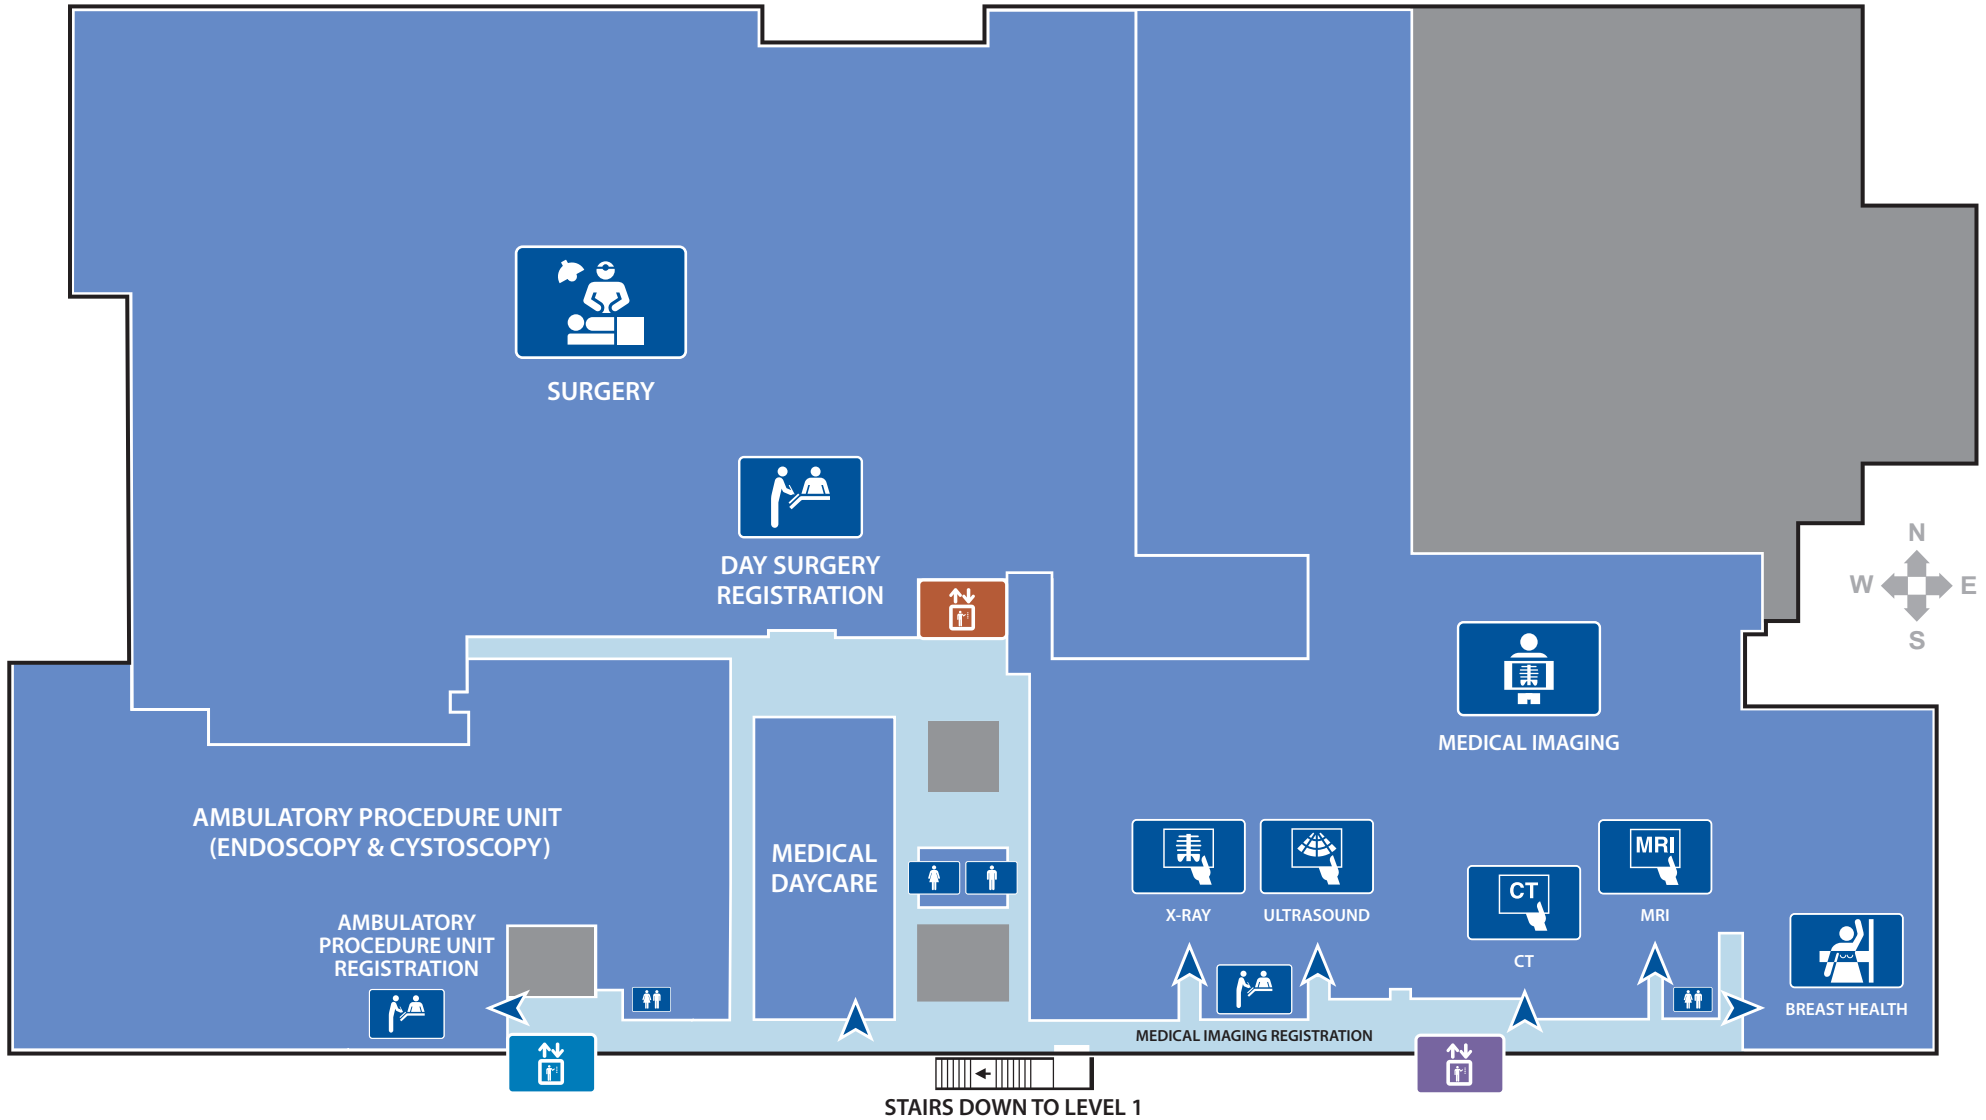

HUMBER RIVER HOSPITAL IS 100 PER CENT SMOKE FREE.
Smoking is not allowed anywhere on Humber River property, including parking lots, entrances and exits.

LEGEND

- | | | | | | | | | | | | | | | | | | | | | |
|--|---------------------------|--|---------------------------|--|-------------------|--|--------------------|--|--------------|--|-----------------|--|-----------------------|-----------------|-------------------|--------|-----------|--------------------------|-------|-----------|
| | CENTRAL ELEVATORS | | WEST OUTPATIENT ELEVATORS | | NORTH ENTRANCE | | SOUTH ENTRANCE | | WEST PARKADE | | BICYCLE PARKING | | WHEELCHAIR ACCESSIBLE | | BEVERAGES/ SNACKS | | WASHROOMS | | PHONE | |
| | EAST OUTPATIENT ELEVATORS | | INFORMATION | | DIALYSIS ENTRANCE | | EMERGENCY ENTRANCE | | EAST PARKADE | | | | | PORTALS OF CARE | | STAIRS | | AUTOMATED TELLER MACHINE | | GIFT SHOP |

LEGEND

-  CENTRAL ELEVATORS
-  WEST OUTPATIENT ELEVATORS
-  EAST OUTPATIENT ELEVATORS
-  FOOD COURT
-  WASHROOMS
-  ATM AUTOMATED TELLER MACHINE
-  NON-PUBLIC AREA

LEGEND

- CENTRAL ELEVATORS
- WEST OUTPATIENT ELEVATORS
- EAST OUTPATIENT ELEVATORS
- ENTRANCE
- INFORMATION
- BEVERAGES/SNACKS
- WASHROOMS
- PHONE
- ATM
- AUTOMATED TELLER MACHINE
- GIFT SHOP
- SPIRITUAL CENTRE
- NON-PUBLIC AREA

LEGEND

-  CENTRAL ELEVATORS
-  WEST OUTPATIENT ELEVATORS
-  EAST OUTPATIENT ELEVATORS
-  CLINIC ENTRANCE
-  WOMENS WASHROOM
-  MENS WASHROOM
-  WASHROOMS
-  NON-PUBLIC AREA

LEGEND

-  CENTRAL ELEVATORS
-  WEST OUTPATIENT ELEVATORS
-  EAST OUTPATIENT ELEVATORS
-  ENTRANCE
-  WOMENS WASHROOM
-  MENS WASHROOM
-  MRM MEETING ROOM
-  NON-PUBLIC AREA

Accessible Parking Locations Level 1

Level 1