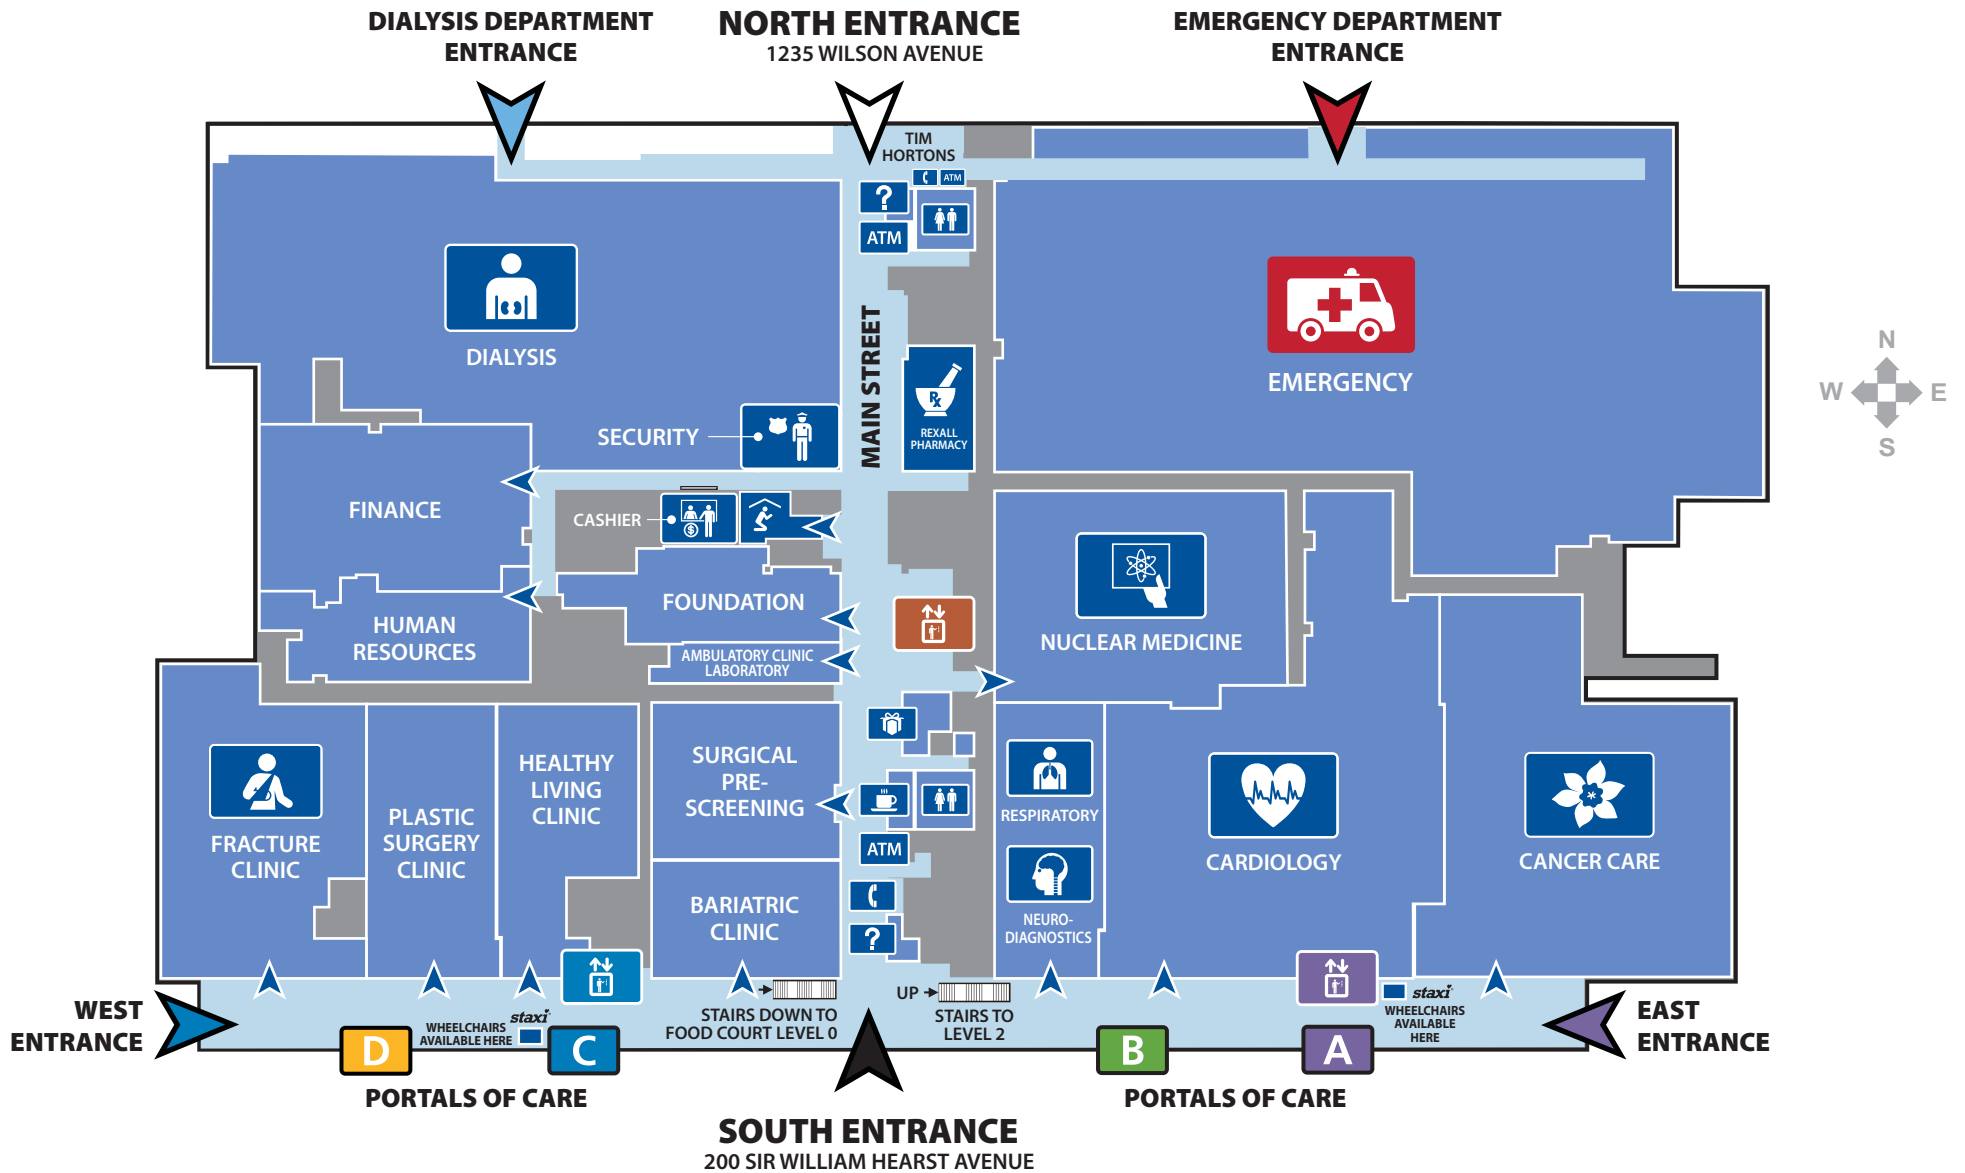

HUMBER RIVER HOSPITAL IS 100 PER CENT SMOKE FREE.
Smoking is not allowed anywhere on Humber River property, including parking lots, entrances and exits.

LEGEND

- | | | | | | | | | | | | | | | | | | | | | |
|--|---------------------------|--|---------------------------|--|-------------------|--|--------------------|--|--------------|--|-----------------|--|-----------------------|-----------------|-------------------|--------|-----------|--------------------------|-------|-----------|
| | CENTRAL ELEVATORS | | WEST OUTPATIENT ELEVATORS | | NORTH ENTRANCE | | SOUTH ENTRANCE | | WEST PARKADE | | BICYCLE PARKING | | WHEELCHAIR ACCESSIBLE | | BEVERAGES/ SNACKS | | WASHROOMS | | PHONE | |
| | EAST OUTPATIENT ELEVATORS | | INFORMATION | | DIALYSIS ENTRANCE | | EMERGENCY ENTRANCE | | EAST PARKADE | | | | | PORTALS OF CARE | | STAIRS | | AUTOMATED TELLER MACHINE | | GIFT SHOP |

LEGEND

-  CENTRAL ELEVATORS
-  WEST OUTPATIENT ELEVATORS
-  EAST OUTPATIENT ELEVATORS
-  FOOD COURT
-  WASHROOMS
-  ATM AUTOMATED TELLER MACHINE
-  NON-PUBLIC AREA

LEGEND

- CENTRAL ELEVATORS
- WEST OUTPATIENT ELEVATORS
- EAST OUTPATIENT ELEVATORS
- ENTRANCE
- INFORMATION
- BEVERAGES/SNACKS
- WASHROOMS
- PHONE
- ATM
- AUTOMATED TELLER MACHINE
- GIFT SHOP
- SPIRITUAL CENTRE
- NON-PUBLIC AREA

LEGEND

-  CENTRAL ELEVATORS
-  WEST OUTPATIENT ELEVATORS
-  EAST OUTPATIENT ELEVATORS
-  CLINIC ENTRANCE
-  WOMENS WASHROOM
-  MENS WASHROOM
-  WASHROOMS
-  NON-PUBLIC AREA

LEGEND

-  CENTRAL ELEVATORS
-  WEST OUTPATIENT ELEVATORS
-  EAST OUTPATIENT ELEVATORS
-  ENTRANCE
-  WOMENS WASHROOM
-  MENS WASHROOM
-  MRM MEETING ROOM
-  NON-PUBLIC AREA

Accessible Parking Locations Level 1

Level 1