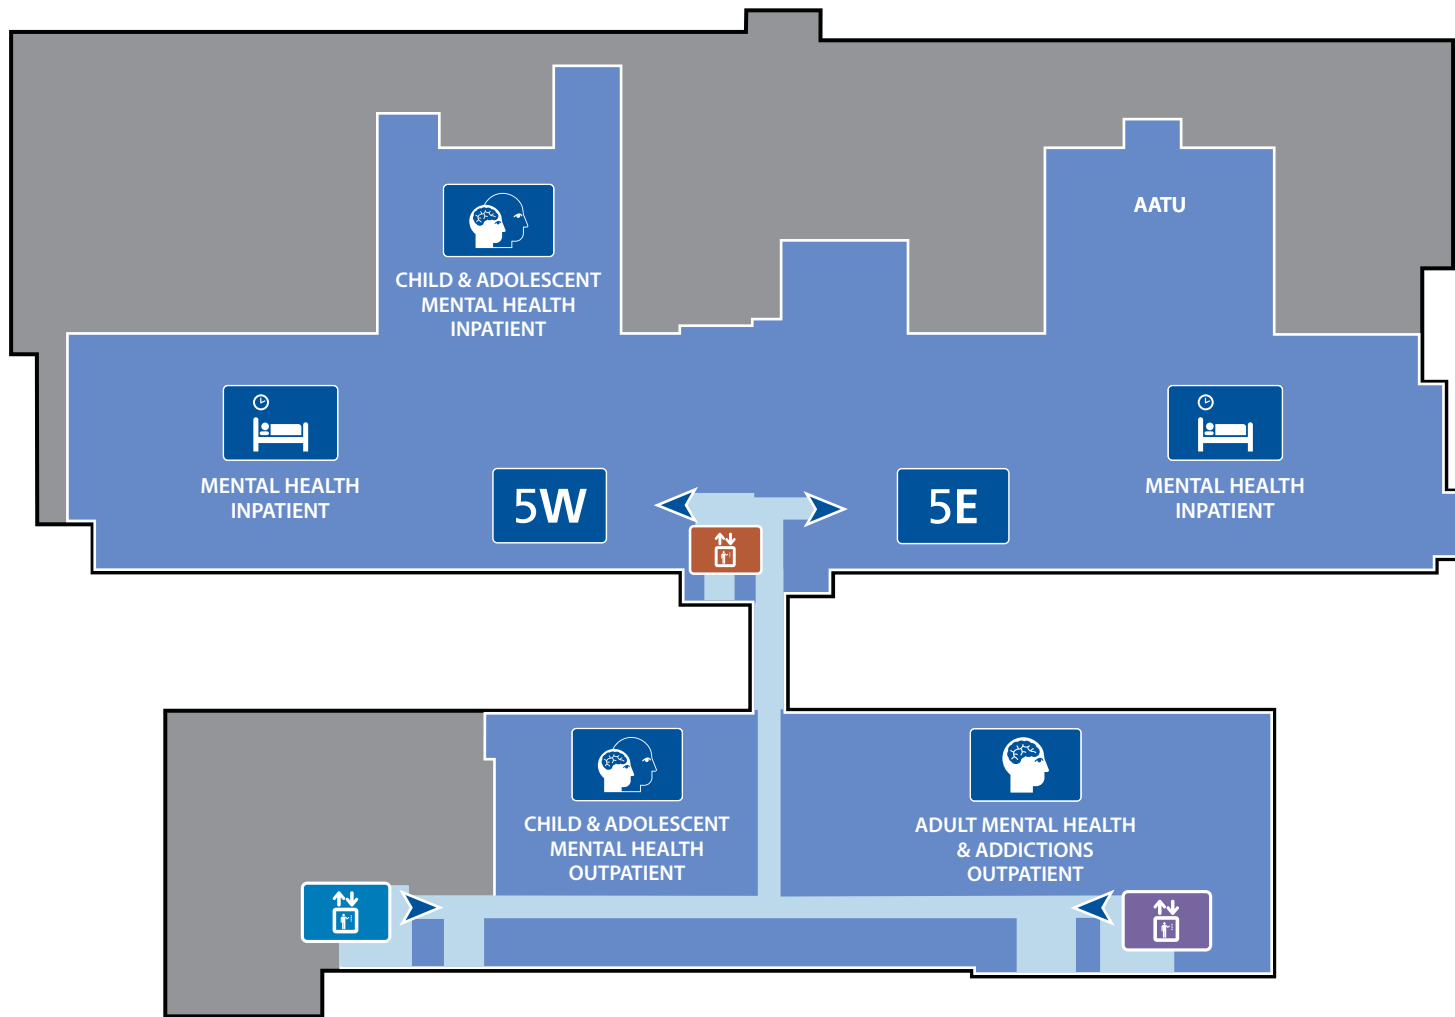

LEGEND

-  CENTRAL ELEVATORS
-  WEST OUTPATIENT ELEVATORS
-  EAST OUTPATIENT ELEVATORS
-  FOOD COURT
-  WASHROOMS
-  ATM AUTOMATED TELLER MACHINE
-  NON-PUBLIC AREA

LEGEND

- CENTRAL ELEVATORS
- WEST OUTPATIENT ELEVATORS
- EAST OUTPATIENT ELEVATORS
- ENTRANCE
- INFORMATION
- BEVERAGES/SNACKS
- WASHROOMS
- PHONE
- ATM
- AUTOMATED TELLER MACHINE
- GIFT SHOP
- SPIRITUAL CENTRE
- NON-PUBLIC AREA

LEGEND

-  CENTRAL ELEVATORS
-  WEST OUTPATIENT ELEVATORS
-  EAST OUTPATIENT ELEVATORS
-  CLINIC ENTRANCE
-  WOMENS WASHROOM
-  MENS WASHROOM
-  WASHROOMS
-  NON-PUBLIC AREA

LEGEND

-  CENTRAL ELEVATORS
-  WEST OUTPATIENT ELEVATORS
-  EAST OUTPATIENT ELEVATORS
-  ENTRANCE
-  WOMENS WASHROOM
-  MENS WASHROOM
-  MRM MEETING ROOM
-  NON-PUBLIC AREA

LEGEND

- CENTRAL ELEVATORS
- WEST OUTPATIENT ELEVATORS
- EAST OUTPATIENT ELEVATORS
- ENTRANCE
- WEST
- EAST
- NON-PUBLIC AREA

LEGEND

-  CENTRAL ELEVATORS
-  WEST OUTPATIENT ELEVATORS
-  EAST OUTPATIENT ELEVATORS
-  ENTRANCE
-  **5W** 5TH FLOOR - WEST
-  **5E** 5TH FLOOR - EAST
-  NON-PUBLIC AREA

Accessible Parking Locations Level 1

Level 1