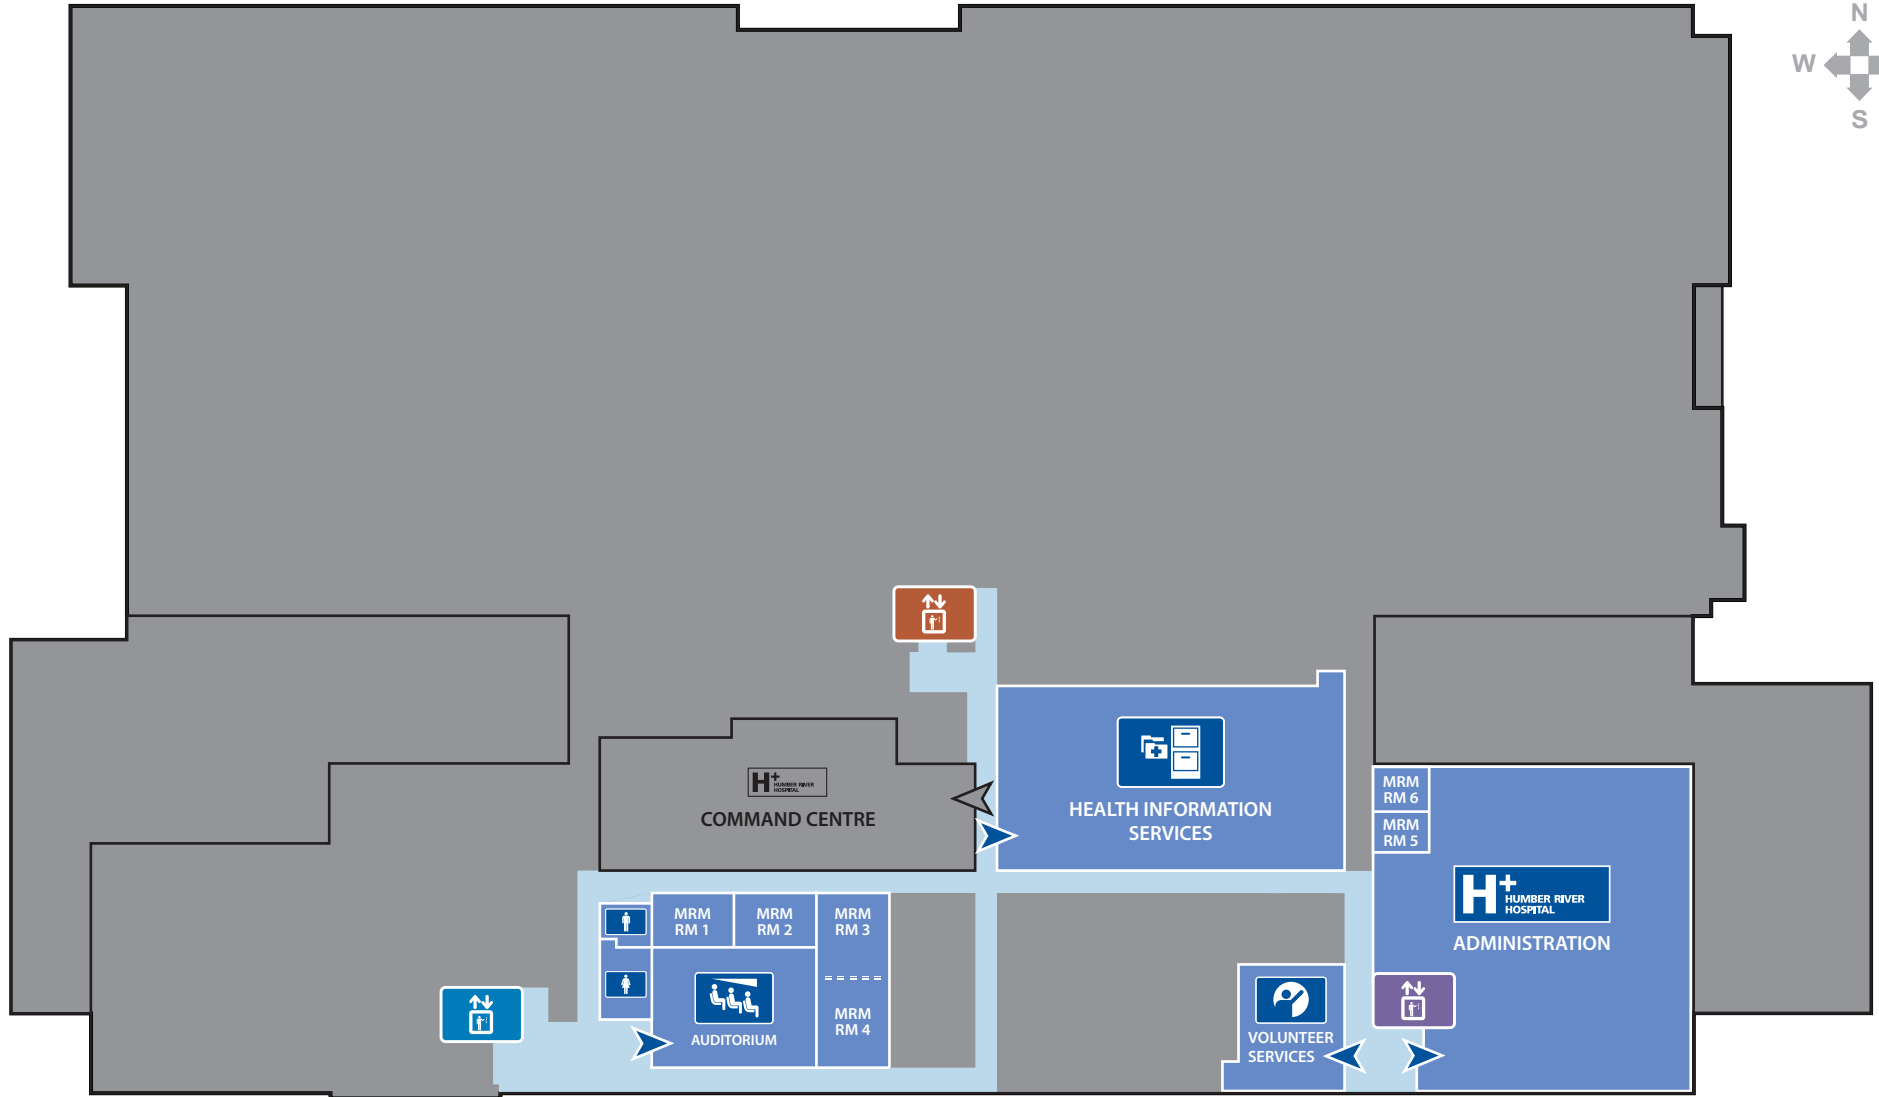

LEGEND

-  CENTRAL ELEVATORS
-  WEST OUTPATIENT ELEVATORS
-  EAST OUTPATIENT ELEVATORS
-  FOOD COURT
-  WASHROOMS
-  ATM AUTOMATED TELLER MACHINE
-  NON-PUBLIC AREA

LEGEND

- CENTRAL ELEVATORS
- WEST OUTPATIENT ELEVATORS
- EAST OUTPATIENT ELEVATORS
- ENTRANCE
- INFORMATION
- BEVERAGES/SNACKS
- WASHROOMS
- PHONE
- ATM
- AUTOMATED TELLER MACHINE
- GIFT SHOP
- SPIRITUAL CENTRE
- NON-PUBLIC AREA

LEGEND

-  CENTRAL ELEVATORS
-  WEST OUTPATIENT ELEVATORS
-  EAST OUTPATIENT ELEVATORS
-  CLINIC ENTRANCE
-  WOMENS WASHROOM
-  MENS WASHROOM
-  WASHROOMS
-  NON-PUBLIC AREA

LEGEND

-  CENTRAL ELEVATORS
-  WEST OUTPATIENT ELEVATORS
-  EAST OUTPATIENT ELEVATORS
-  ENTRANCE
-  WOMENS WASHROOM
-  MENS WASHROOM
-  MRM MEETING ROOM
-  NON-PUBLIC AREA

LEGEND

- CENTRAL ELEVATORS
- WEST OUTPATIENT ELEVATORS
- EAST OUTPATIENT ELEVATORS
- ENTRANCE
- WEST
- EAST
- NON-PUBLIC AREA

LEGEND

-  CENTRAL ELEVATORS
-  WEST OUTPATIENT ELEVATORS
-  EAST OUTPATIENT ELEVATORS
-  ENTRANCE
-  **5W** 5TH FLOOR - WEST
-  **5E** 5TH FLOOR - EAST
-  NON-PUBLIC AREA

Accessible Parking Locations Level 1

Level 1